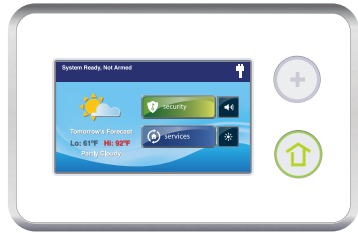

WHAT HOME SECURITY SHOULD BE.

PROTECTION

Every peripheral product that 2GIG manufactures communicates seamlessly with the 2GIG Control Panel. All of the peripheral sensors sold by 2GIG know what type of sensor they are, making installation faster than ever. Communication is instantaneous when programming in peripheral sensors to the 2GIG Control Panel, so you don't waste your time. 2GIG peripherals are 2GIG innovation.

WIRELESS SECONDARY TOUCH SCREEN KEYPAD