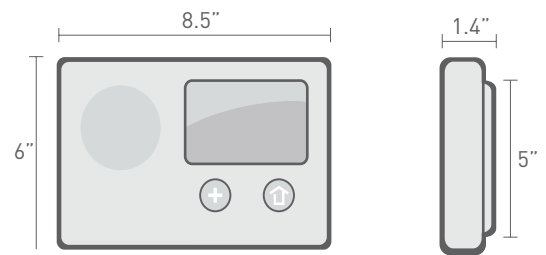

REMOTE CONTROL OPTIONS*

Always be in control by remotely managing your system from a computer or web-enabled smart phone.

TOUCH SCREEN DIMENSIONS: 3.75" X 2.25"

ELECTRICAL

Voltage

Panel Input	14VDC @ 1.7 A Max
AC Adapter In	100-240 VAC~50/60 Hz @ 68 mA Max